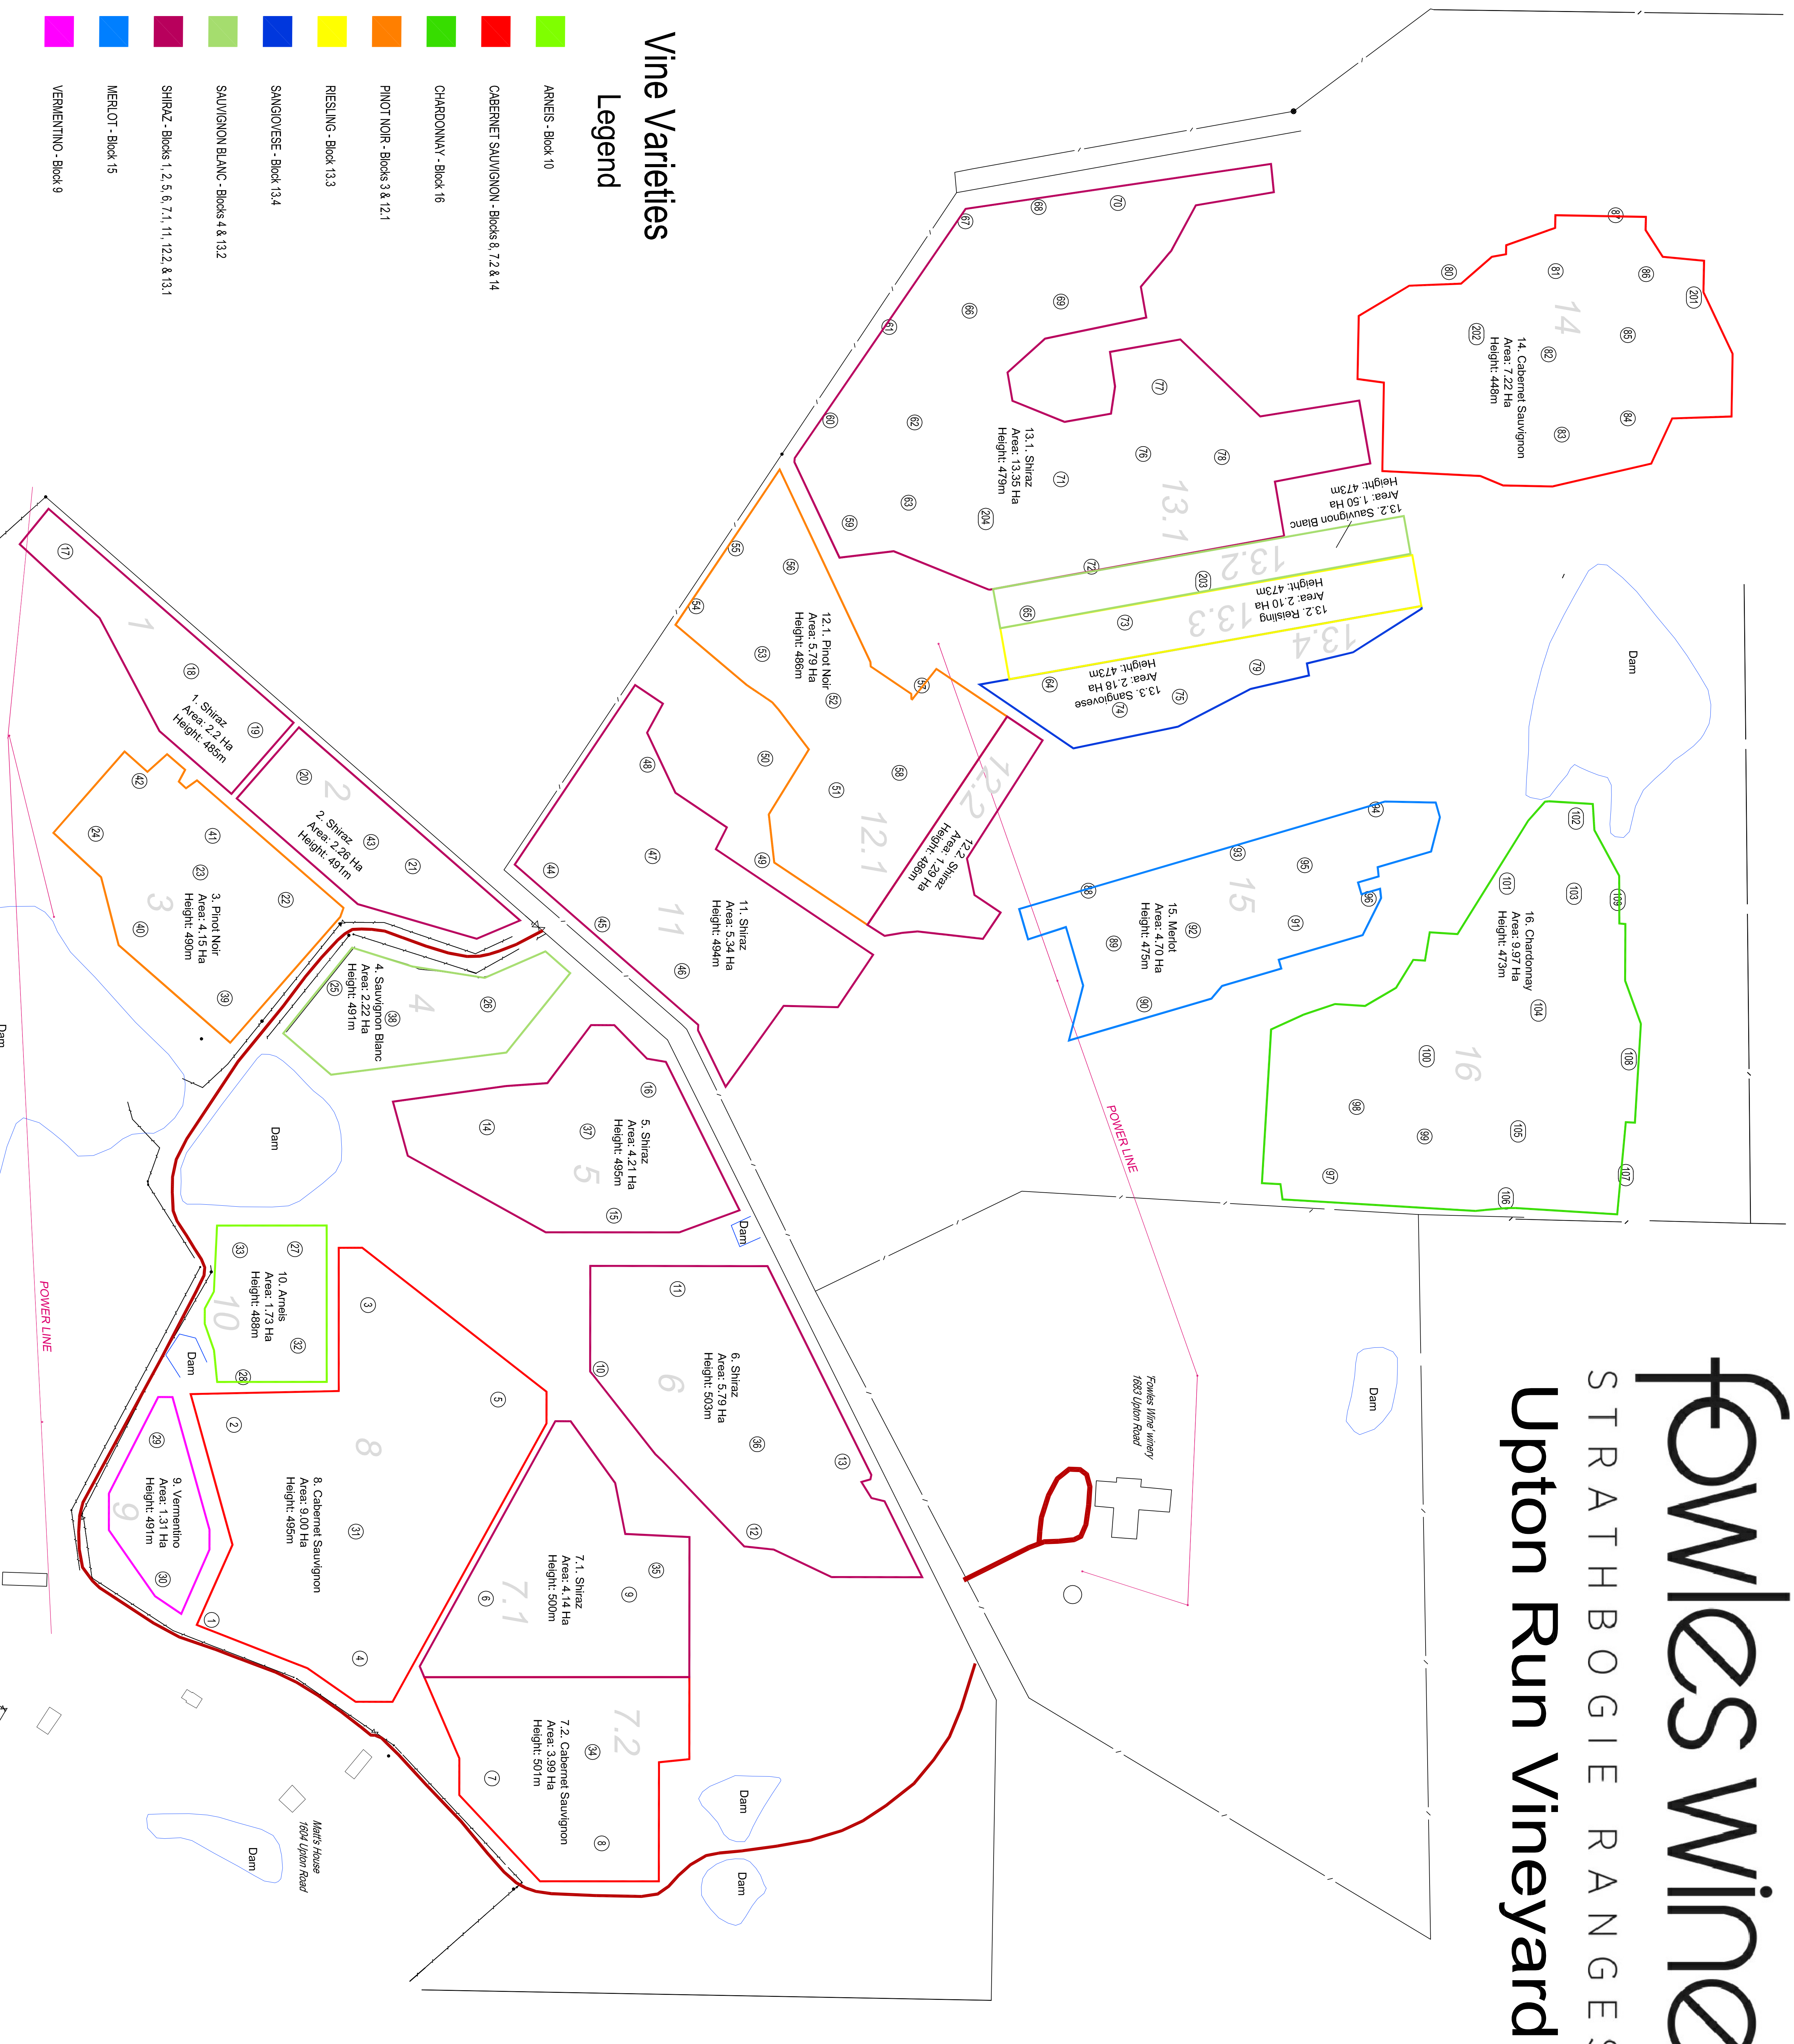

Fowles Wine

STRATHBOGIE RANGES

Upton Run Vineyard

KG & CV WETHERBY
Address: P.O. Box 99
Chive SA 5640
Telephone: (08) 828 5038
Facsimile: (08) 828 5031
Email: wetherby@convent.au

Soil Survey & Land Use Specialists

mapcorp
Mapping & Consulting

Telephone: (03) 58 22333
Facsimile: (03) 58 312424
Mobile: 0407 959 250
email: mapcorp@bigpond.com
PO Box 1388 Shepparton 3632
A/CN 090390411

Checked by: Ken Wetherby - Retail	KG & CV WETHERBY
Drawn by: Desmond R. Elliott	VINE VARIETY
Project No.: Upton Run Vineyard	"Upton Run Vineyard"
Client: Fowles Wines	MCP 6 of 7
Date: 12th June 2001	40

Aug 1998
Feb 2008
12.2.2008

Revised and Reprinted: May 2012